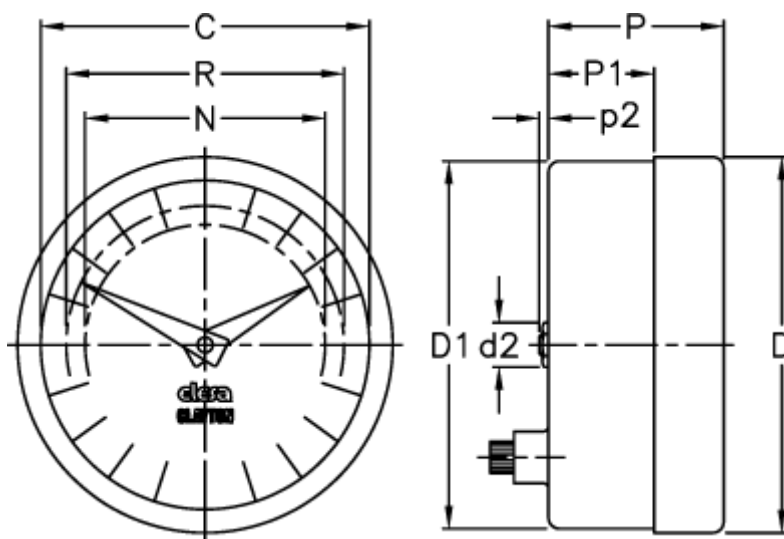

Article number: 2307025302

Description: E+G Positive drive indicator
PA05-0012-S

Measures

C = 102

R = 89

D = 112.7

D1 = 111.0

d2 = 8

N = 76

P = 32

P1 = 18.8

p2 = 1.0